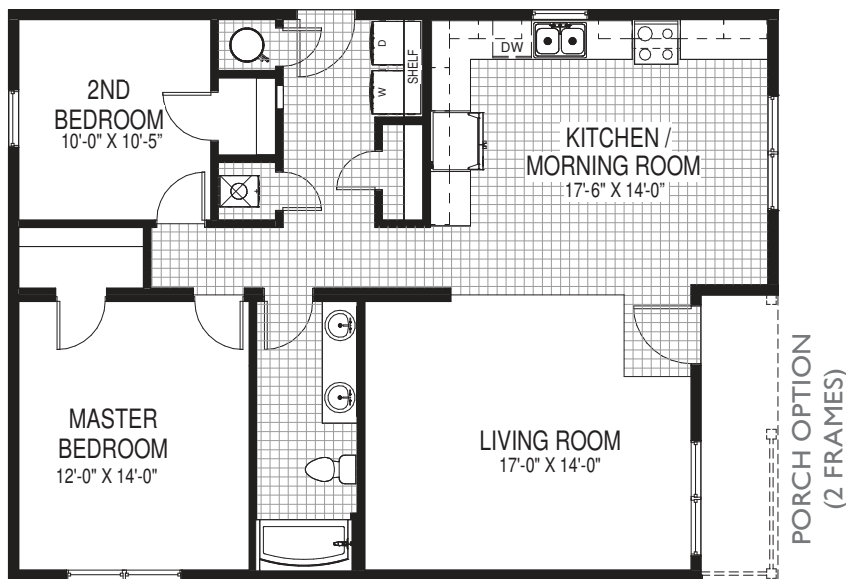

Almond

1127 Sq. Ft.
29'8" x 36'0"/40'0"

ALTERNATE
CAPE COD OPTION