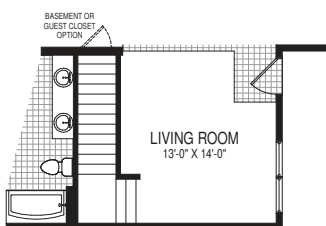

Almond

1127 Sq. Ft.
29'8" x 36'0"/40'0"

ALTERNATE
CAPE COD OPTION