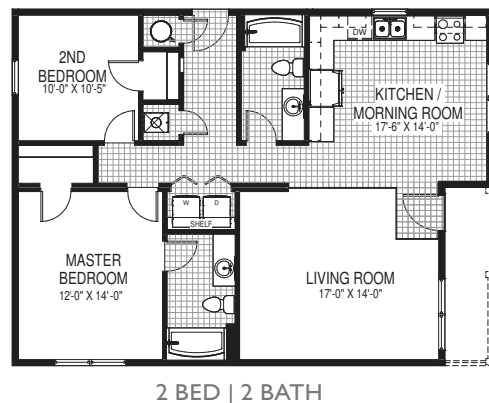

Almond

1127 Sq. Ft.
29'8" x 36'0"/40'0"

ALTERNATE
CAPE COD OPTION