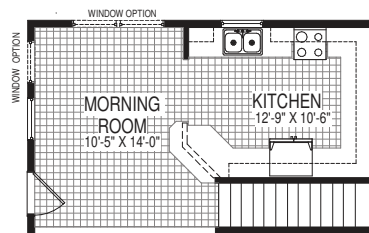

# Cypress

1721 Sq. Ft.  
29'8" x 58'0"

ALTERNATE 5-PIECE  
MASTER BATH

ALTERNATE  
MONOGRAM BATH

ALTERNATE GALLEY KITCHEN  
FOR STAIR OPTION

ALTERNATE BASEMENT  
STAIR OPTION #2