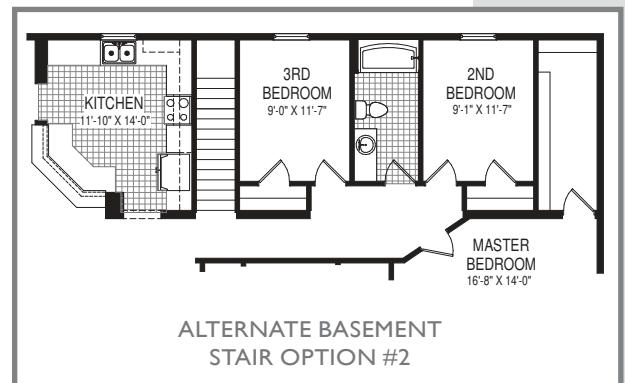

# Cypress

1721 Sq. Ft.  
29'8" x 58'0"

ALTERNATE 5-PIECE  
MASTER BATH

ALTERNATE  
MONOGRAM BATH

ALTERNATE GALLEY KITCHEN  
FOR STAIR OPTION

ALTERNATE BASEMENT  
STAIR OPTION #2