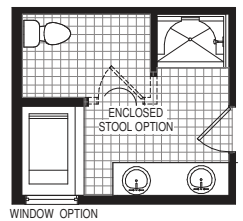

# Cypress

1721 Sq. Ft.  
29'8" x 58'0"

ALTERNATE 5-PIECE  
MASTER BATH

ALTERNATE  
MONOGRAM BATH

ALTERNATE GALLEY KITCHEN  
FOR STAIR OPTION

ALTERNATE BASEMENT  
STAIR OPTION #2