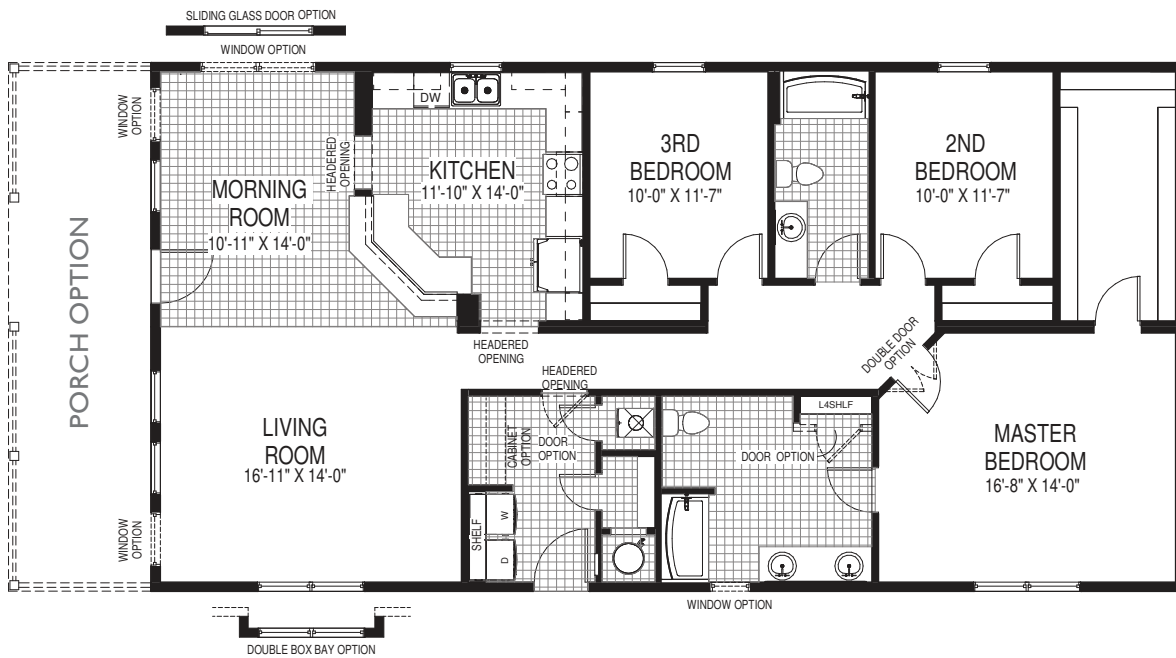

# Cypress

1721 Sq. Ft.  
29'8" x 58'0"

ALTERNATE 5-PIECE  
MASTER BATH

ALTERNATE  
MONOGRAM BATH

ALTERNATE GALLEY KITCHEN  
FOR STAIR OPTION

ALTERNATE BASEMENT  
STAIR OPTION #2