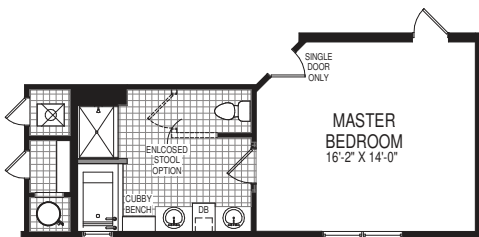

# Cypress

1721 Sq. Ft.  
29'8" x 58'0"

ALTERNATE 5-PIECE  
MASTER BATH

ALTERNATE  
MONOGRAM BATH

ALTERNATE GALLEY KITCHEN  
FOR STAIR OPTION

ALTERNATE BASEMENT  
STAIR OPTION #2