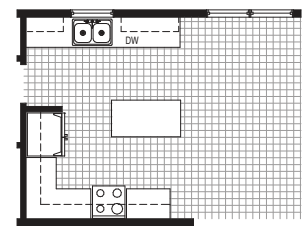

Evergreen

1305 Sq. Ft.
29'8" x 44'0"

ALTERNATE KITCHEN
W/ IL02 ISLAND

ALTERNATE KITCHEN
W/ PENINSULA

The Evergreen model enables you to get the most out of every square foot. The plan boasts three moderately-sized bedrooms in a little over 1200 square foot of space. The large kitchen and open floor plan can be accented further by adding vaulted ceilings.