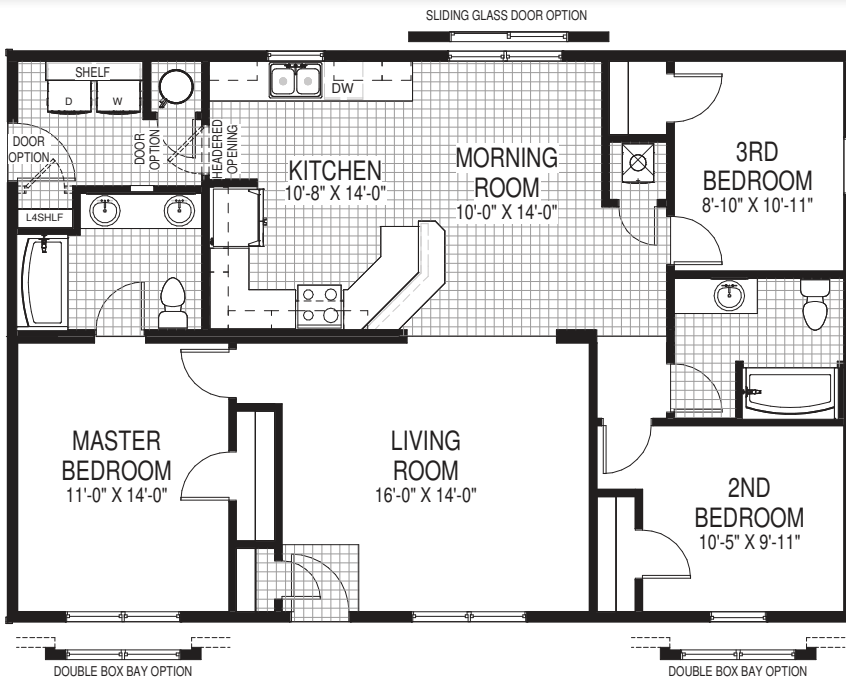

Evergreen

1305 Sq. Ft.
29'8" x 44'0"

ALTERNATE KITCHEN
W/ IL02 ISLAND

ALTERNATE KITCHEN
W/ PENINSULA

The Evergreen model enables you to get the most out of every square foot. The plan boasts three moderately-sized bedrooms in a little over 1200 square foot of space. The large kitchen and open floor plan can be accented further by adding vaulted ceilings.

ALTERNATE GALLEY KITCHEN
FOR BASEMENT STAIR OPTION

BASEMENT STAIR OPTION