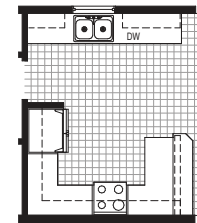

Evergreen

1305 Sq. Ft.
29'8" x 44'0"

ALTERNATE KITCHEN
W/ IL02 ISLAND

ALTERNATE KITCHEN
W/ PENINSULA

The Evergreen model enables you to get the most out of every square foot. The plan boasts three moderately-sized bedrooms in a little over 1200 square foot of space. The large kitchen and open floor plan can be accented further by adding vaulted ceilings.