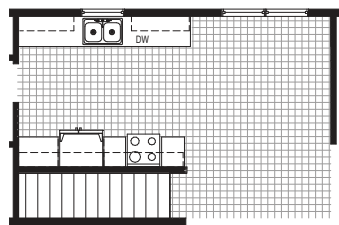

Evergreen

1305 Sq. Ft.
29'8" x 44'0"

ALTERNATE KITCHEN
W/ IL02 ISLAND

ALTERNATE KITCHEN
W/ PENINSULA

The Evergreen model enables you to get the most out of every square foot. The plan boasts three moderately-sized bedrooms in a little over 1200 square foot of space. The large kitchen and open floor plan can be accented further by adding vaulted ceilings.