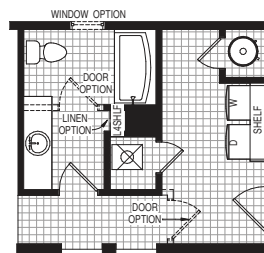

Hazel

1780 Sq. Ft.
29'8" x 60'0"

ALTERNATE
MONOGRAM BATH

ALTERNATE 5-PIECE
MASTER BATH

ALTERNATE
GRAND SHOWER
OPTION

ALTERNATE FAMILY BATH
MAIN BATH

ALTERNATE CAPE COD AND/OR
BASEMENT STAIR OPTION