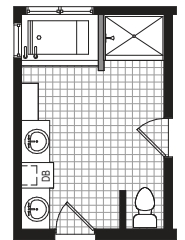

Hazel

1780 Sq. Ft.
29'8" x 60'0"

ALTERNATE
MONOGRAM BATH

ALTERNATE 5-PIECE
MASTER BATH

ALTERNATE
GRAND SHOWER
OPTION

ALTERNATE FAMILY BATH
MAIN BATH

ALTERNATE CAPE COD AND/OR
BASEMENT STAIR OPTION