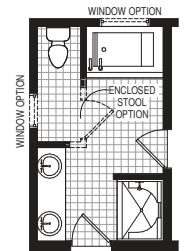

Hazel

1780 Sq. Ft.
29'8" x 60'0"

ALTERNATE
MONOGRAM BATH

ALTERNATE 5-PIECE
MASTER BATH

ALTERNATE
GRAND SHOWER
OPTION

ALTERNATE FAMILY BATH
MAIN BATH

ALTERNATE CAPE COD AND/OR
BASEMENT STAIR OPTION