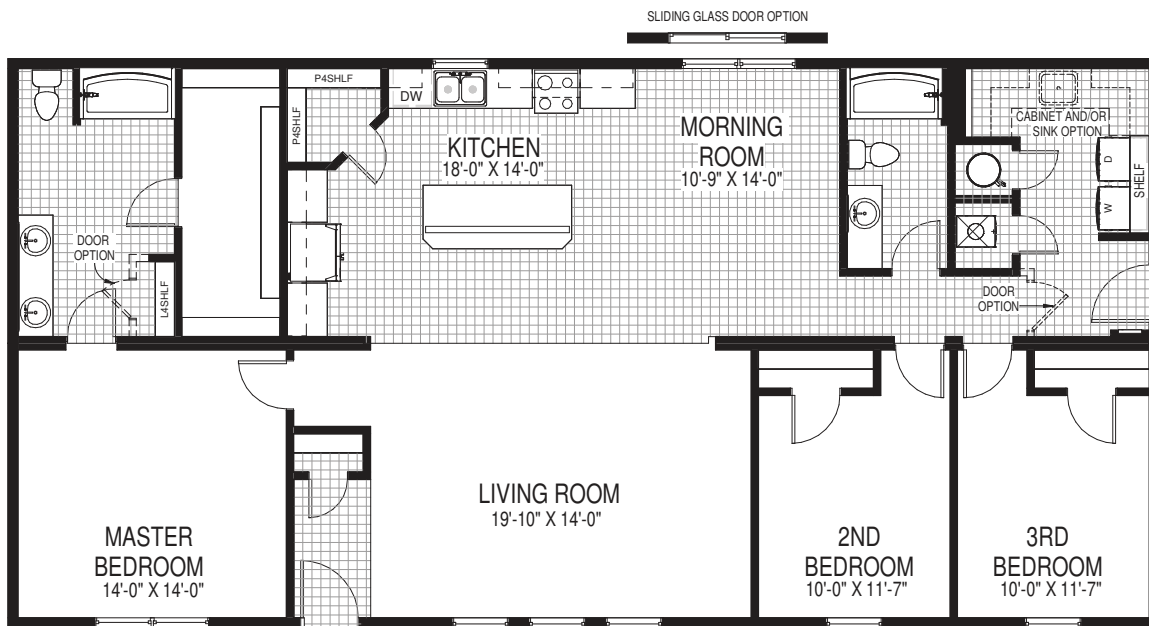

Hazel

1780 Sq. Ft.
29'8" x 60'0"

ALTERNATE
MONOGRAM BATH

ALTERNATE 5-PIECE
MASTER BATH

ALTERNATE
GRAND SHOWER
OPTION

ALTERNATE FAMILY BATH
MAIN BATH

ALTERNATE CAPE COD AND/OR
BASEMENT STAIR OPTION