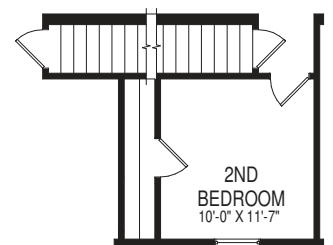

Hazel

1780 Sq. Ft.
29'8" x 60'0"

ALTERNATE
MONOGRAM BATH

ALTERNATE 5-PIECE
MASTER BATH

ALTERNATE
GRAND SHOWER
OPTION

ALTERNATE FAMILY BATH
MAIN BATH

ALTERNATE CAPE COD AND/OR
BASEMENT STAIR OPTION