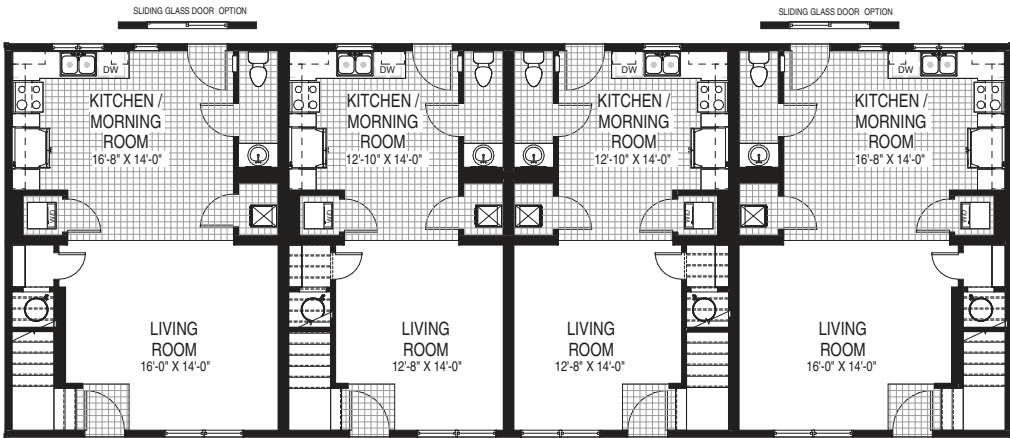

# ALMERIA

(2) 3 Bed/2.5 Bath (2) 2 Bed/2.5 Bath | 29'8" x 76'0" | 1246/1009 SQFT per unit

1ST FLOOR

2ND FLOOR