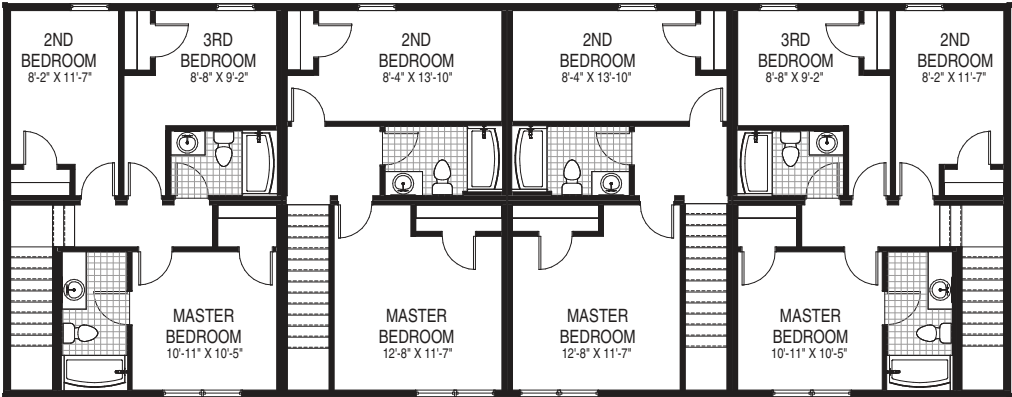

# ALMERIA

(2) 3 Bed/2.5 Bath (2) 2 Bed/2.5 Bath | 29'8" x 76'0" | 1246/1009 SQFT per unit

1ST FLOOR

2ND FLOOR