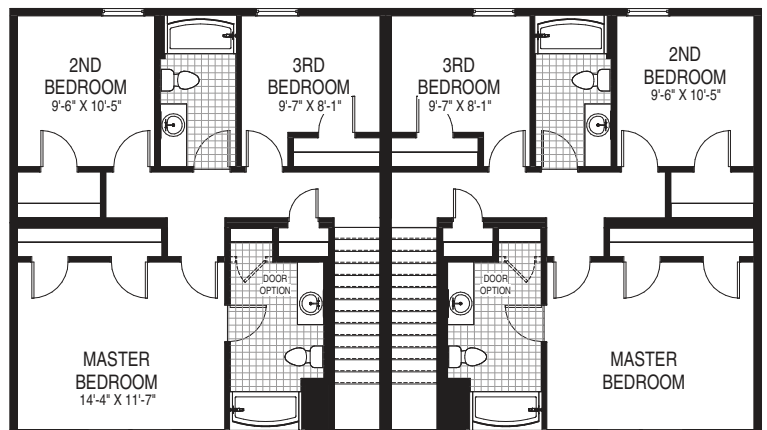

3 Bedrooms | 2.5 Bathrooms | 29'8" x 52'0" | 1543 SQFT per unit

1ST FLOOR

2ND FLOOR