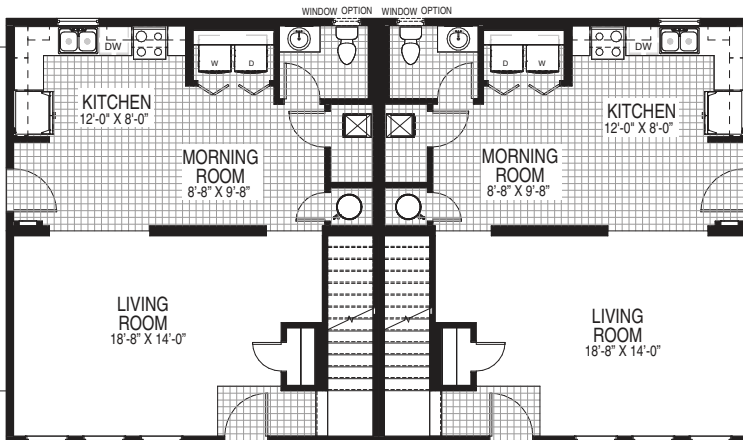

3 Bedrooms | 2.5 Bathrooms | 29'8" x 52'0" | 1543 SQFT per unit

1ST FLOOR

2ND FLOOR