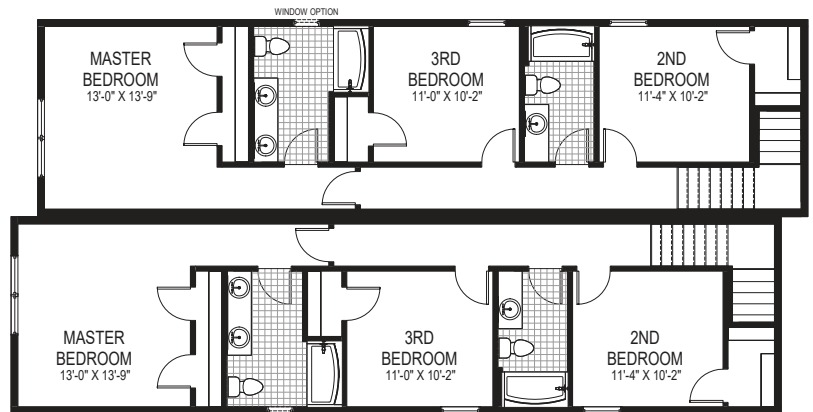

ASHTON

3 Bedrooms | 2.5 Bathrooms | 29'8" x 58'0" | 1721 SQFT per unit

1ST FLOOR

2ND FLOOR