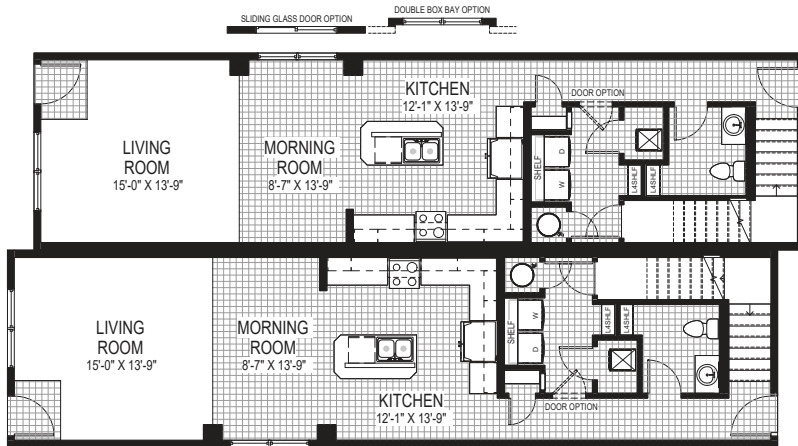

ASHTON

3 Bedrooms | 2.5 Bathrooms | 29'8" x 58'0" | 1721 SQFT per unit

1ST FLOOR

2ND FLOOR